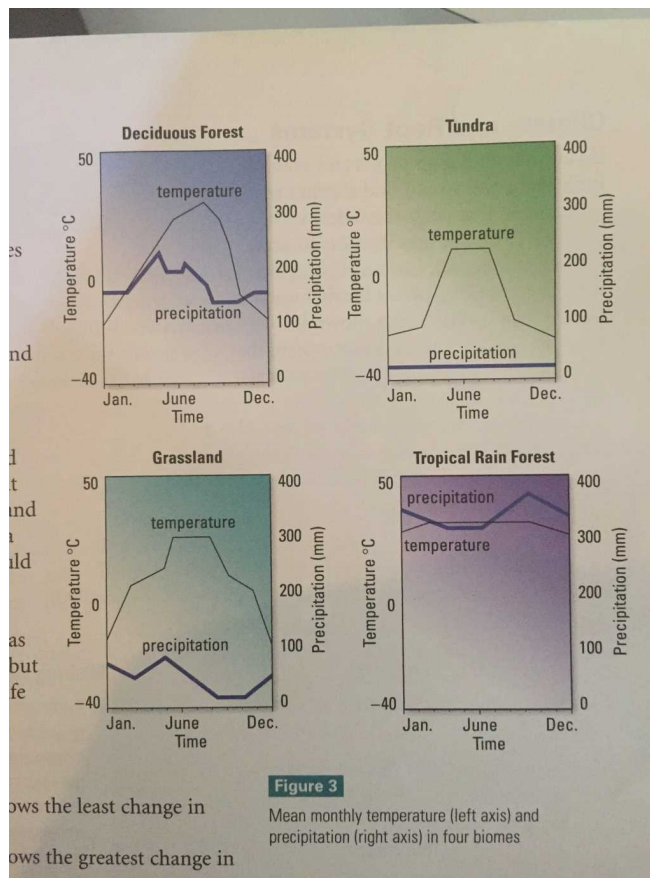

How tall is Mount Everest?

Latitude vs Altitude

How tall is Mount Everest?

8 850 meters (29 035 feet)

How many people die on Mount Everest?

How do they die?

How many people die on Mount Everest?

How do they die? **over 297 people have died**

What biome is the top of the mountain most similar to?

Biomes and Biogeography

ows the least change in

ows the greatest change in

Can all plants survive in all climates?

ows the least change in
ows the greatest change in