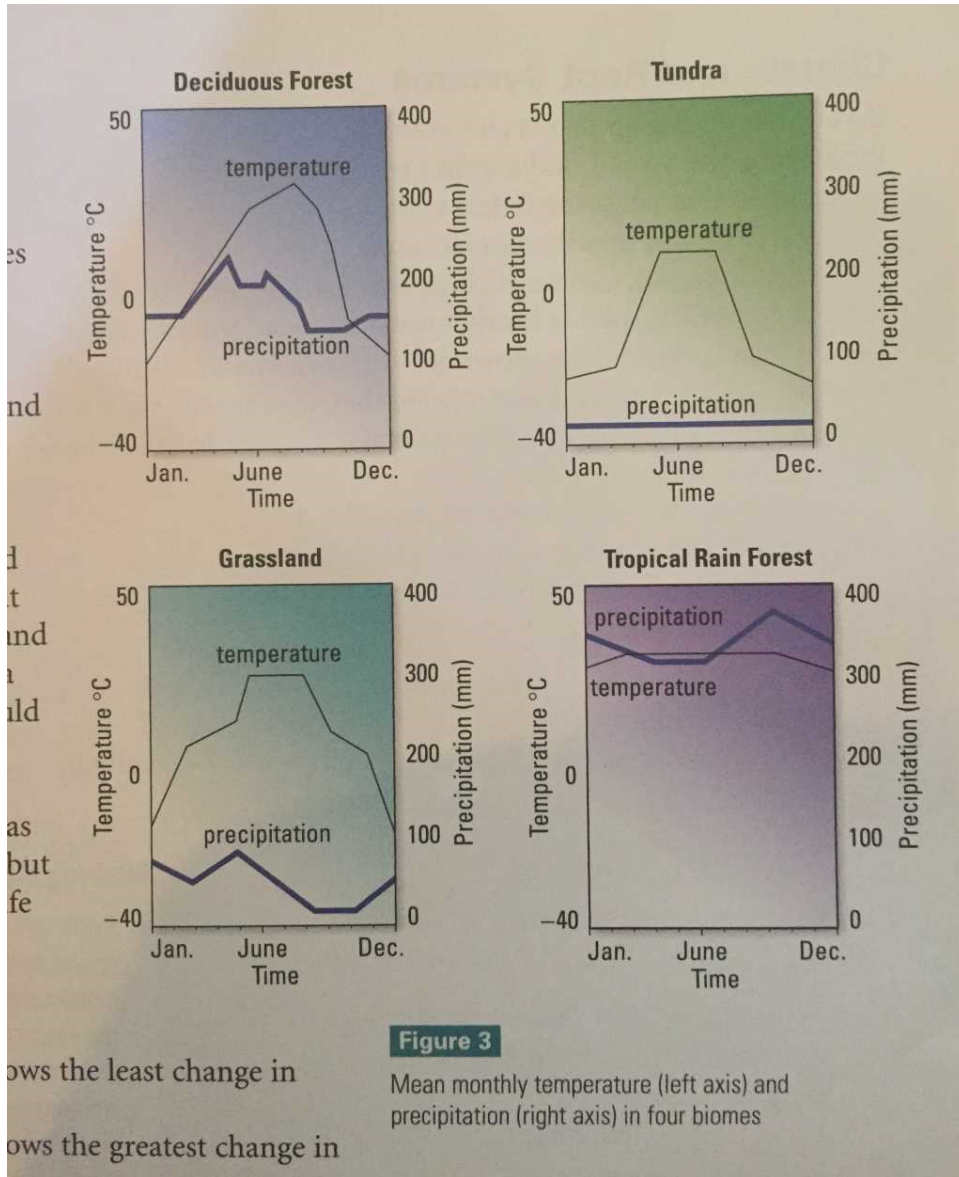

How tall is Mount Everest?

Latitude vs Altitude

How tall is Mount Everest?

8 850 meters (29 035 feet)

How many people die on Mount Everest?

How do they die?

How many people die on Mount Everest?

How do they die? **over 297 people have died**

What biome is the top of the mountain most similar to?

Biomes and Biogeography

ows the least change in

ows the greatest change in

Can all plants survive in all climates?

ows the least change in
ows the greatest change in